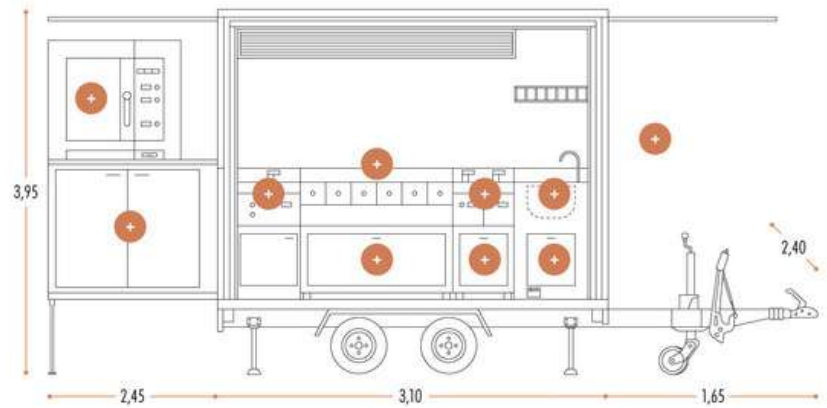

COVER CHAMPAGNE

SO375 2.30 X 2.30

COVER WHITE

SO370 2.30 X 2.30

The actual color may vary from the photo

FOODTRUCK

FOODTRUCK

STUDIO GMC S.R.L.